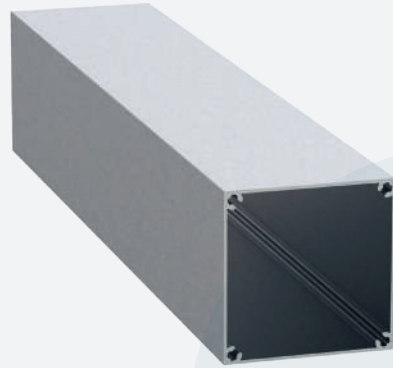

Ürün Kodu / Product Code 2111

Ağırlık / Weight 2,837 kg/m  
6,255 lb/m

**Yatay Profil**  
Horizontal Profile

Ürün Kodu / Product Code	5936
Ağırlık / Weight	2,726 kg/m 6,01 lb/m

**100x100 Dikme Profili**  
100x100 Pillar Profile