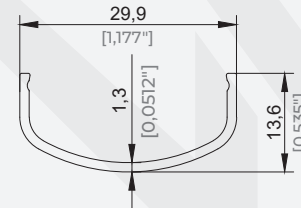

Kumaş Profili Kapağı
Fabric Support Profile Cover

Ürün Kodu / Product Code	37034
Ağırlık / Weight	0,163 kg/m 0,359 lb/m