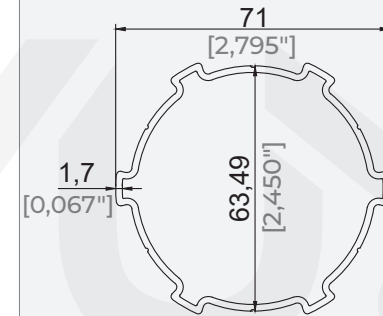

Motor Borusu Eki Profili
Motor Tube Connection Profile

Ürün Kodu / Product Code	37100
Ağırlık / Weight	1,073 kg/m 2,366 lb/m