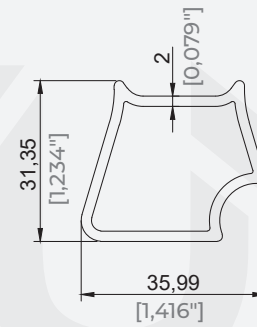

35,99x31,35 Kumaş Profili Eki
35x30,5 Fabric Support Connection Profile

Ürün Kodu / Product Code	5477
Ağırlık / Weight	0,618 kg/m 1,362 lb/m