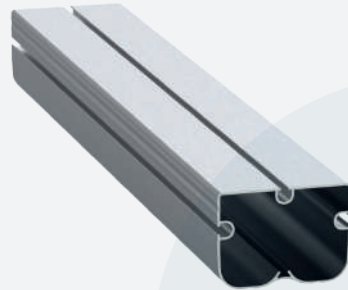

## SİSTEM PROFİLLERİ / SYSTEM PROFILES

79x39 Kumaş Profili Eki  
79x39 Fabric Support Profile Connection

Ürün Kodu / Product Code	5478
Ağırlık / Weight	1,309 kg/m 2,886 lb/m

82,4x60,3 Kumaş Profili  
82,4x60,3 Fabric Support Profile