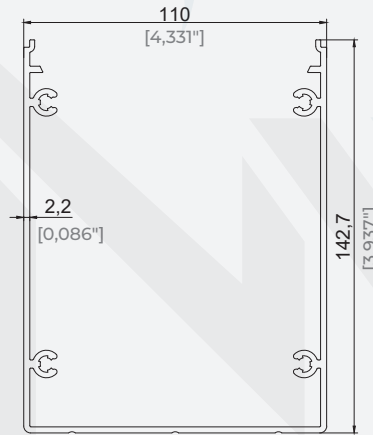

110x142,7 Dikme Gövde Profili
110x142,7 Pillar Main Profile

Ürün Kodu / Product Code	2301
Ağırlık / Weight	2,905 kg/m 6,404 lb/m