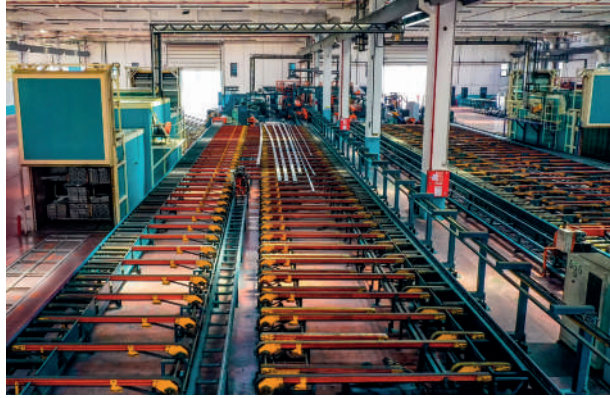

Biz Kimiz ?

Üstün kaliteli alüminyum profil üretimini her geçen gün artan standartlarla devam ettiren Kenan Metal A.Ş. ülkemizin önde gelen alüminyum fabrikalarından biridir. Mutlak müşteri ve çalışan memnuniyeti prensibiyle üretim yapan Kenan Metal A.Ş., tente pergola, inşaat ve özel profiller gibi farklı sektörlerin mevcut ve gelecekteki beklentilerini karşılayan, çevreyle dost üretim sistemlerini benimseyen, küresel etkileşimleri yakından takip ederek sürekli yenilenen, çağdaş bir vizyonla gelişiyor. Ürün-kalite çitasının sürekli yükselmesi, ürün yelpazesinin geliştirilmesi, yeni ürünlerin tasarımı, kullanım alanlarının artırılması için sürekli olarak çalışan Ar-Ge bölümüyle göz dolduran Kenan Metal A.Ş., kalitesi güvenilirliği, kullandığı teknoloji ve özel çözümler üretme gücüyle pazar payını sürekli genişletiyor.

Kenan Metal A.Ş., alüminyum bazlı ürünlerin kalitelerini arttırarak ve kullanım alalarını yaygınlaştırarak doğal ve estetik mekanların yaratılmasına da öncülük ediyor. Her yapı için kendine özgü üstün nitelikli ve ileri teknoloji gerektiren çağdaş çözümler sunan Kenan Metal A.Ş., esnek yaklaşımları üstün hizmet kalitesi ve fiyat-kalite dengesiyle küresel pazarda söz sahibi bir kurum olma yolunda emin adımlarla ilerliyor.

Who Are We?

Kenan Metal is one of the leading aluminum factories of our country which continues to produce high quality aluminum profiles with increasing standards each passing day. Kenan Metal which makes production with absolute customer and employee satisfaction principle, develops with a modern vision that meets current and future expectations of different sectors such as awning pergola, construction and special profiles, adopts environmentally friendly production systems, renews itself constantly by following global interactions closely.

Kenan Metal which makes a strong impression with its R&D department working constantly for raising product-quality level, improving product range, designing new products, increasing usage areas, expands its market share constantly with its quality, credibility technology used and power to produce special solutions

Kenan Metal is also leading creation of natural and aesthetic spaces by increasing quality of aluminum-based products and expanding usage areas. Kenan Metal which offers its unique, superior and modern solutions requiring advanced technology for every structure, is moving confidently on its way to become a promising company in global market with its flexible approaches, superior service quality and price-quality balance.