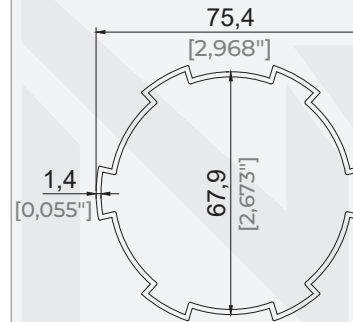

Motor Borusu
Motor Tube

Ürün Kodu / Product Code	5312
Ağırlık / Weight	1,000 kg/m 2,205 lb/m