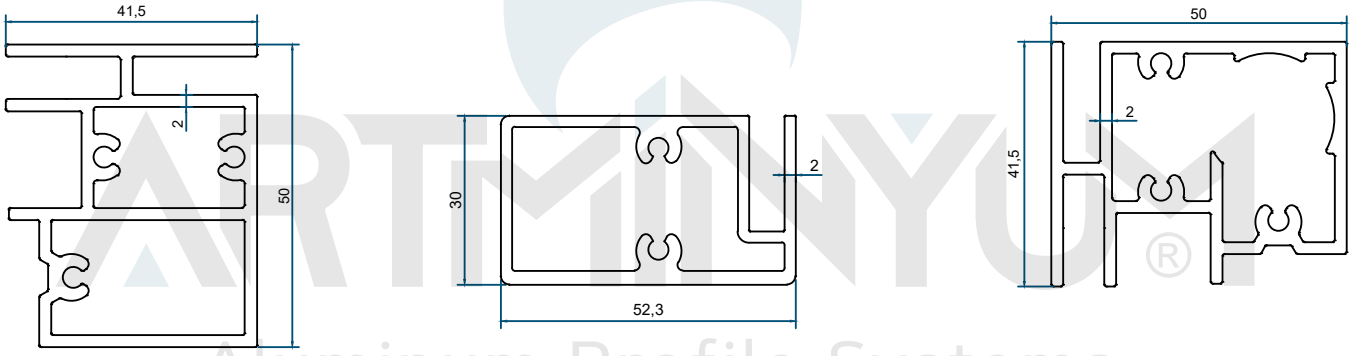

Profile No	kg/m
3041	1,450

Profile No	kg/m
3042	1,210

Profile No	kg/m
3043	1,393