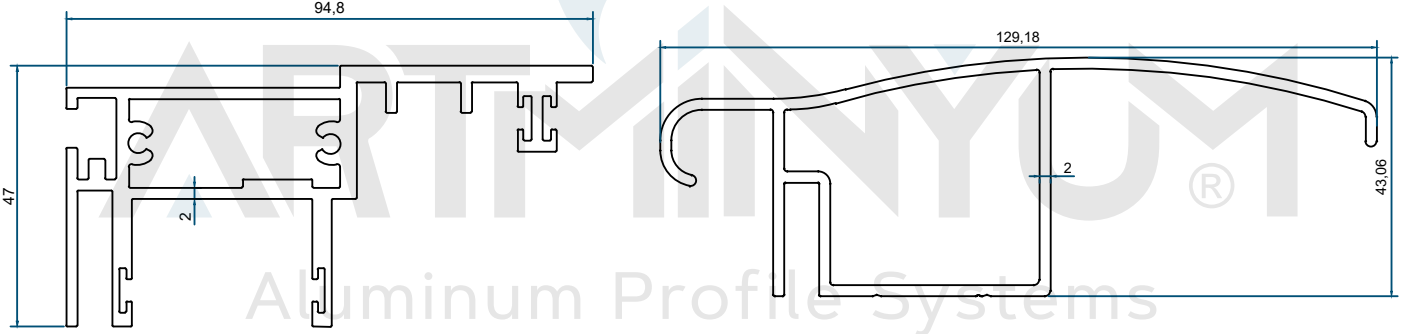

Profile No	kg/m
3039	2,110

Profile No	kg/m
3040	1,572