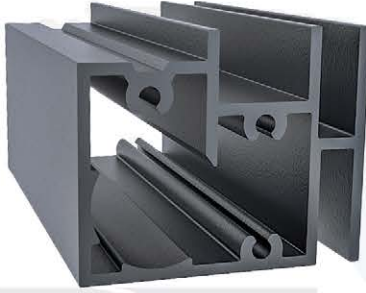

Sabit Dikme Profili
Fixed Sewing Profile

Product Code: 3039

Weight kg/m: 2,110
(94,8 x 47 x 2 mm)

Rüzgar Kırıcı Küpeşte Profili
Windbreaker in Handrail Profile

Product Code: 3040

Weight kg/m: 1,572
(129,18 x 43,06 x 2 mm)