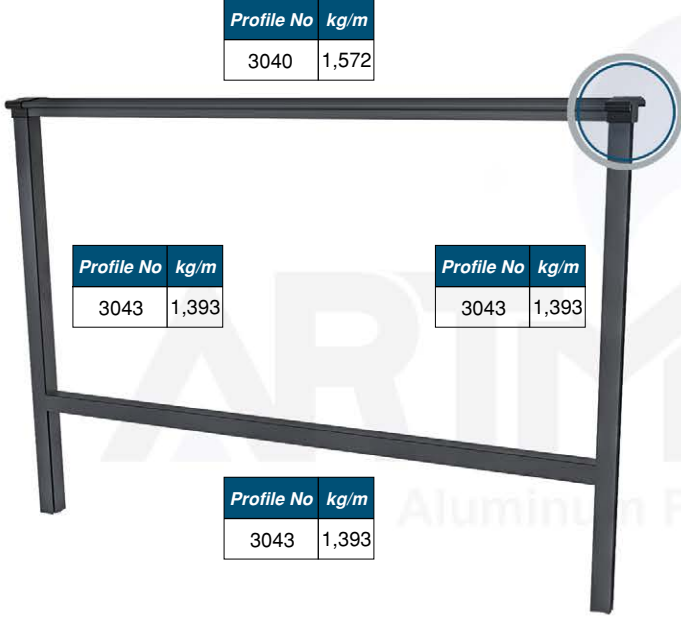

GAZLI PİSTON MONTAJ ŞEMASI GAS PİSTON ASSEMBLY DIAGRAM