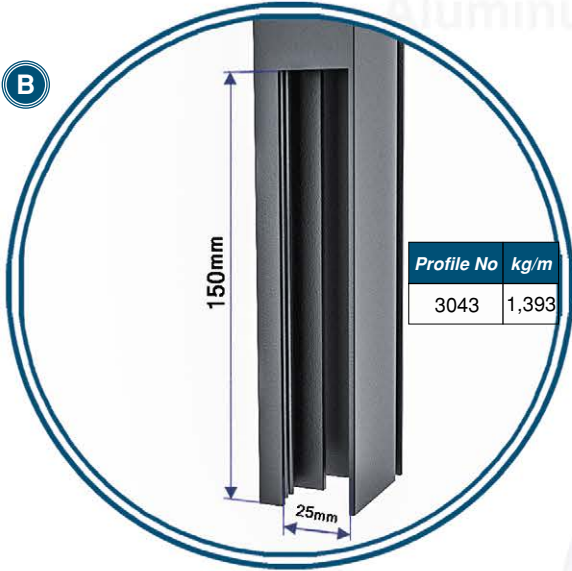

GAZLI PİSTON MONTAJ ŞEMASI GAS PİSTON ASSEMBLY DIAGRAM