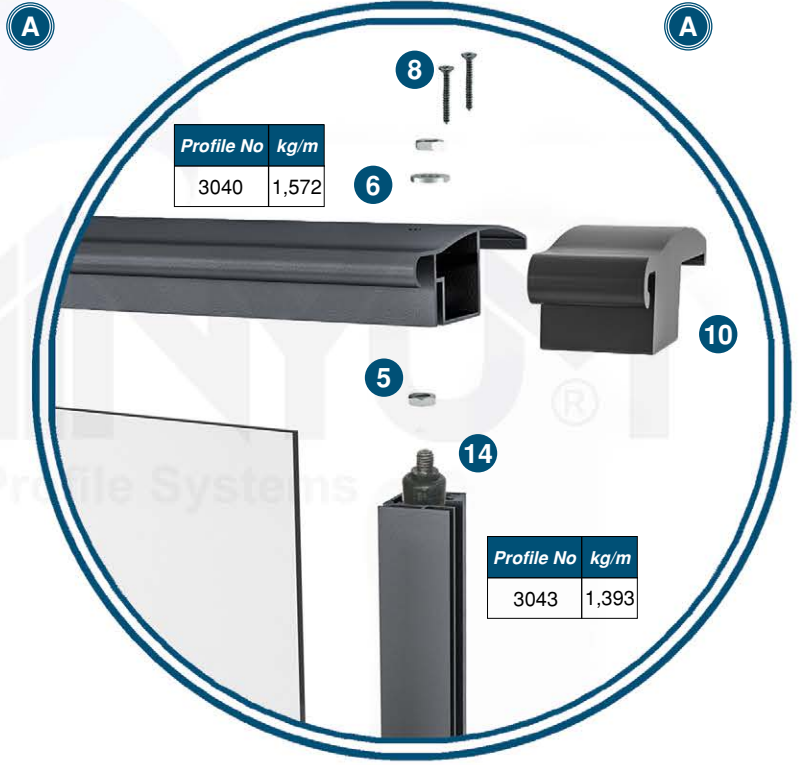

GAZLI PİSTON MONTAJ ŞEMASI GAS PİSTON ASSEMBLY DIAGRAM