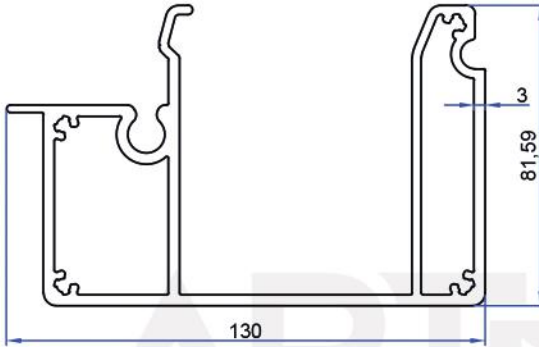

Alüminyum'un Sanata Dönüşümü...

TAVAN PERDESİ SİSTEM PROFİLLERİ
CEILING CURTAIN SYSTEM PROFILES

www.kenanmetal.com

TAVAN PERDESİ SİSTEMİ PROFİLLERİ
CEILING CURTAIN SYSTEM PROFILES

Profile No	kg/m
3178	2,981

Profile No	kg/m
3182	1,550

Profile No	kg/m
3179	1,135

Profile No	kg/m
3180	3,905

Profile No	kg/m
3181	3,499

Motor Kutusu Kapağı
Engine Box Cover

Product Code: 3182

Weight kg/m: 1,550
(175,52 x 74,37 x 2mm)

Aluminum Profile Systems

Motor Kutusu
Engine Box

Product Code: 3181

Weight kg/m: 3,499
(160 x 160 x 3mm)

Aluminum Profile Systems

Yan Ray Dikme Profili
Side Ray Sewing Profile

Product Code: 3178

Weight kg/m: 2,981
(85 x 84,35 x 2mm)