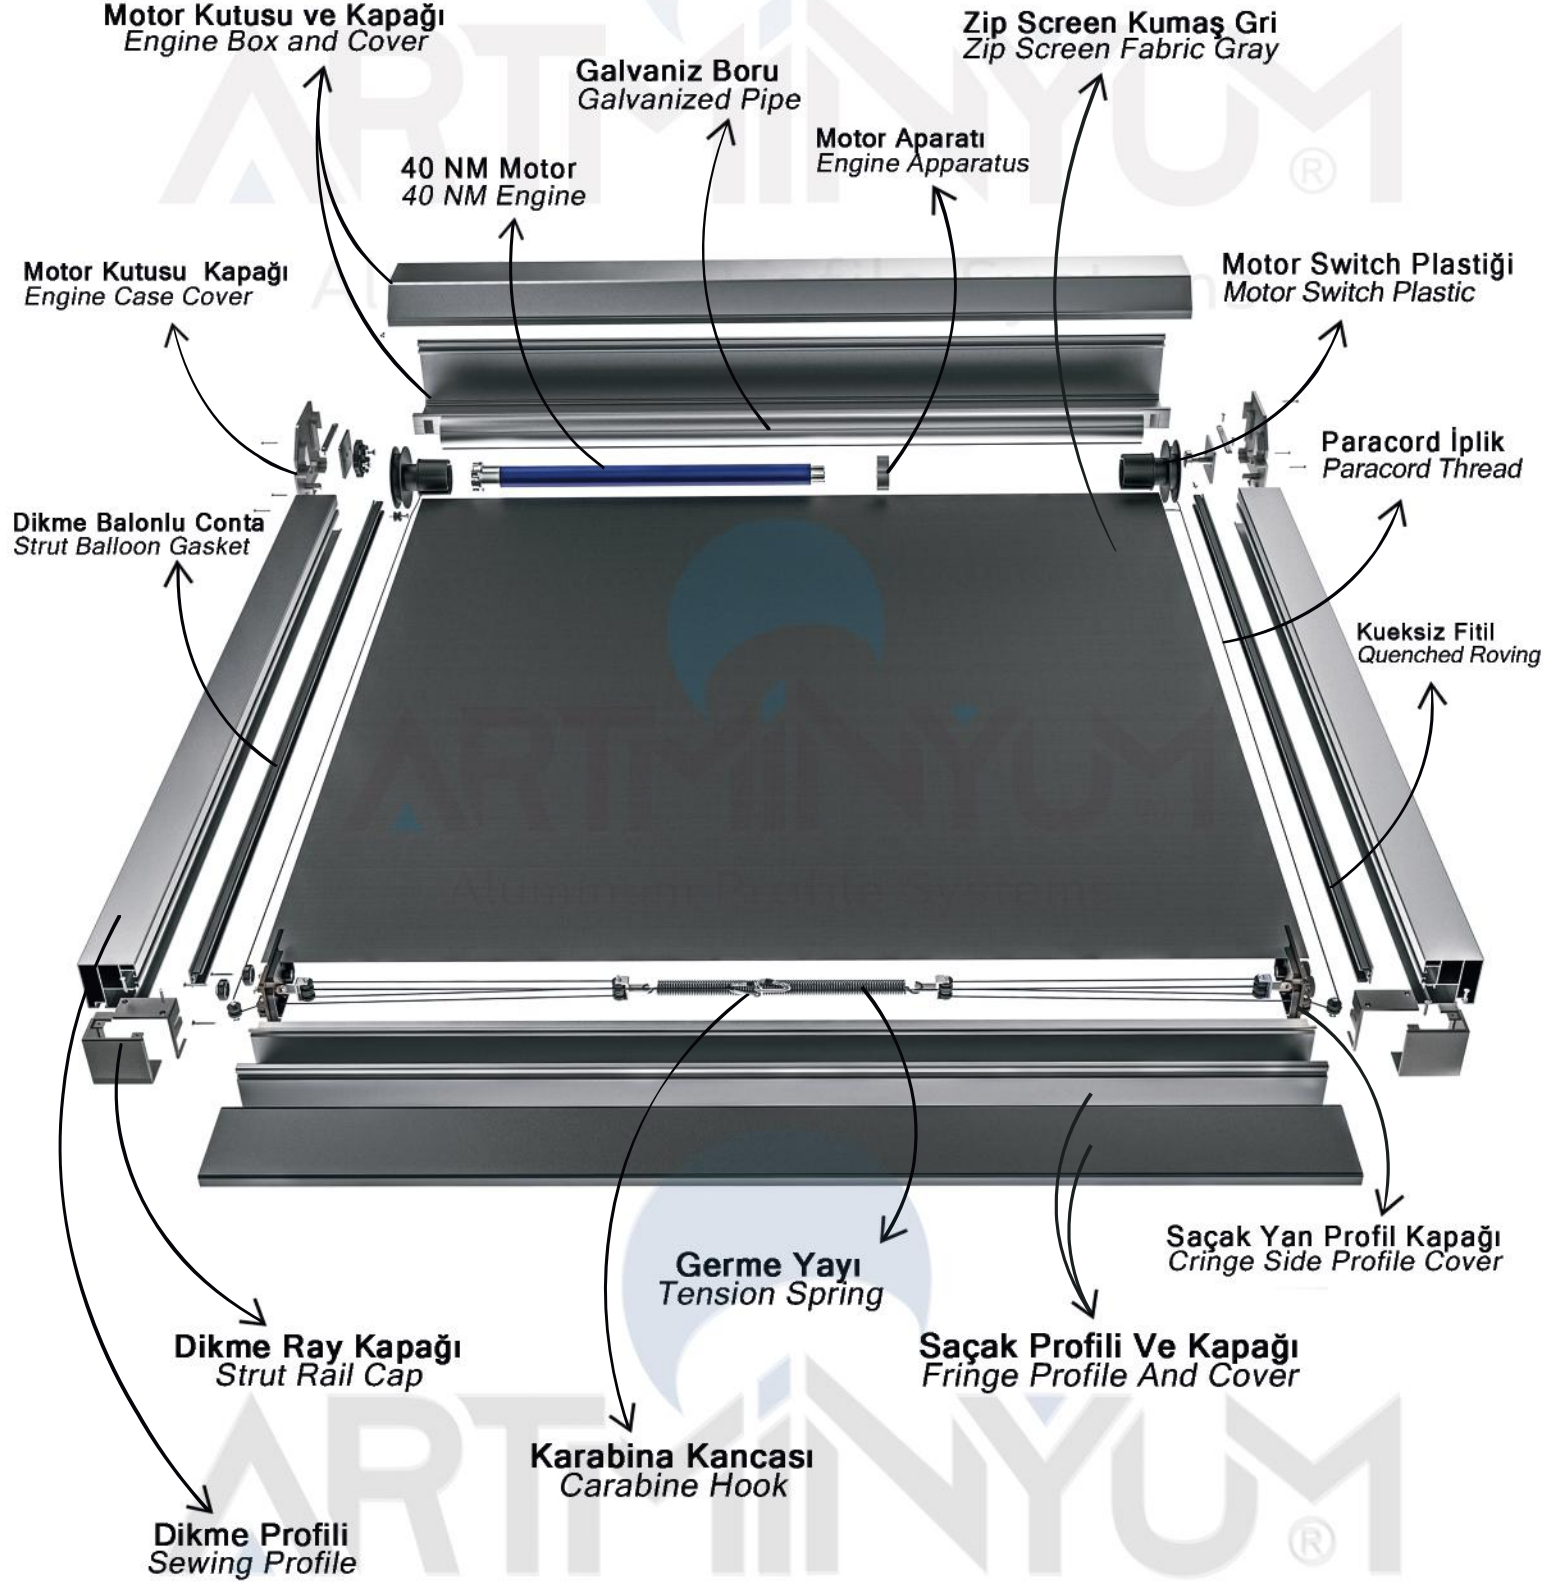

TAVAN PERDESİ MONTAJI
CEILING CURTAIN ASSEMBLY