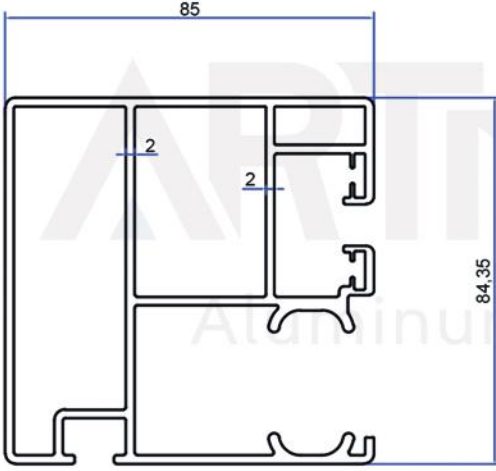

TAVAN PERDESİ SİSTEMİ PROFİLLERİ
CEILING CURTAIN SYSTEM PROFILES

Profile No	kg/m
3178	2,981