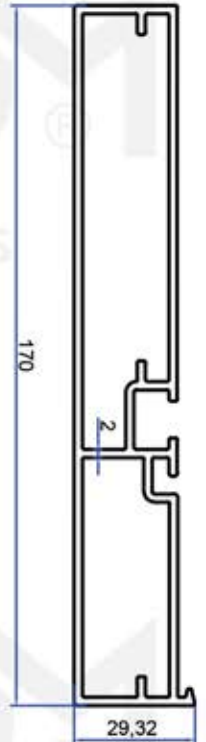

ARTMİNYUM

Alüminyum Mimari Sistemler

www.kenanmetal.com

Profile No	kg/m
3217	4,943

Profile No	kg/m
3220	3,284

Profile No	kg/m
3218	2,558

Profile No	kg/m
3224	1,328

Profile No	kg/m
3221	1,111

Profile No	kg/m
3219	2,434

Panel Profili
Panel Profiles

Product Code: 3224

Weight kg/m: 1,328
(138,5 x 30,4 x 1,3mm)

Aluminum Profile Systems

Orta Taşıyıcı Profili
Mid Carrier Profile

Product Code: 3217

Weight kg/m: 4,943
(158 x 150 x 2,3mm)

Aluminum Profile Systems

Ön Taşıyıcı Profili
Pre-Carrier Profile

Product Code: 3219

Weight kg/m: 2,434
(170 x 29,32 x 2mm)

Aluminum Profile Systems

Direk Ayak Profili
Strut Foot Profile

Product Code: 3220

Weight kg/m: 3,284
(121 x 121 x 2mm)

Code : MB-5

Quantity : 1 Piece

Orta Ray Bağlantı Sacı
Middle Rail
Connection Sheet

Quantity : 2 Piece

M8X12 Havşa Başlı
İmbus Cıvata
M8X12 Countersunk
Head Imbus Bolt

Quantity : 8 Piece

M8 Kare Kaynak Somun
M8 Square Weld Nut