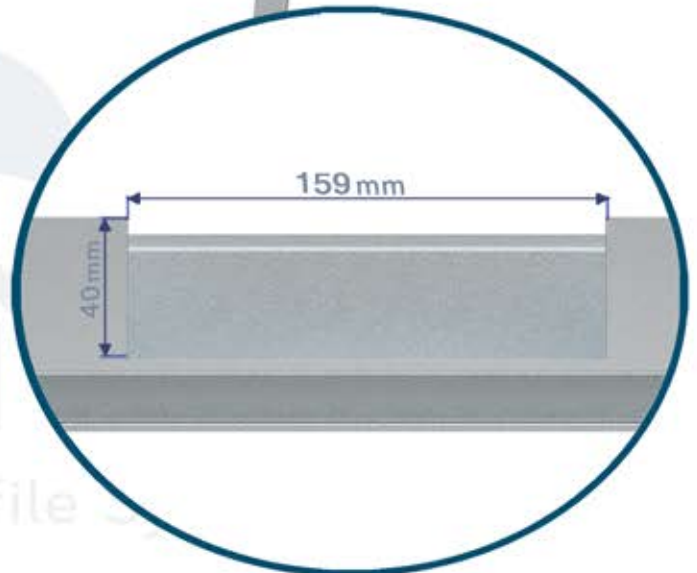

Quantity :

Ray ve Oluk EPDM Contası
Gutter EPDM Wick

Code : Roll-16

Quantity :

Aluminum Profile Systems

Aluminum Profile Systems

Aluminum Profile Systems

www.kenanmetal.com