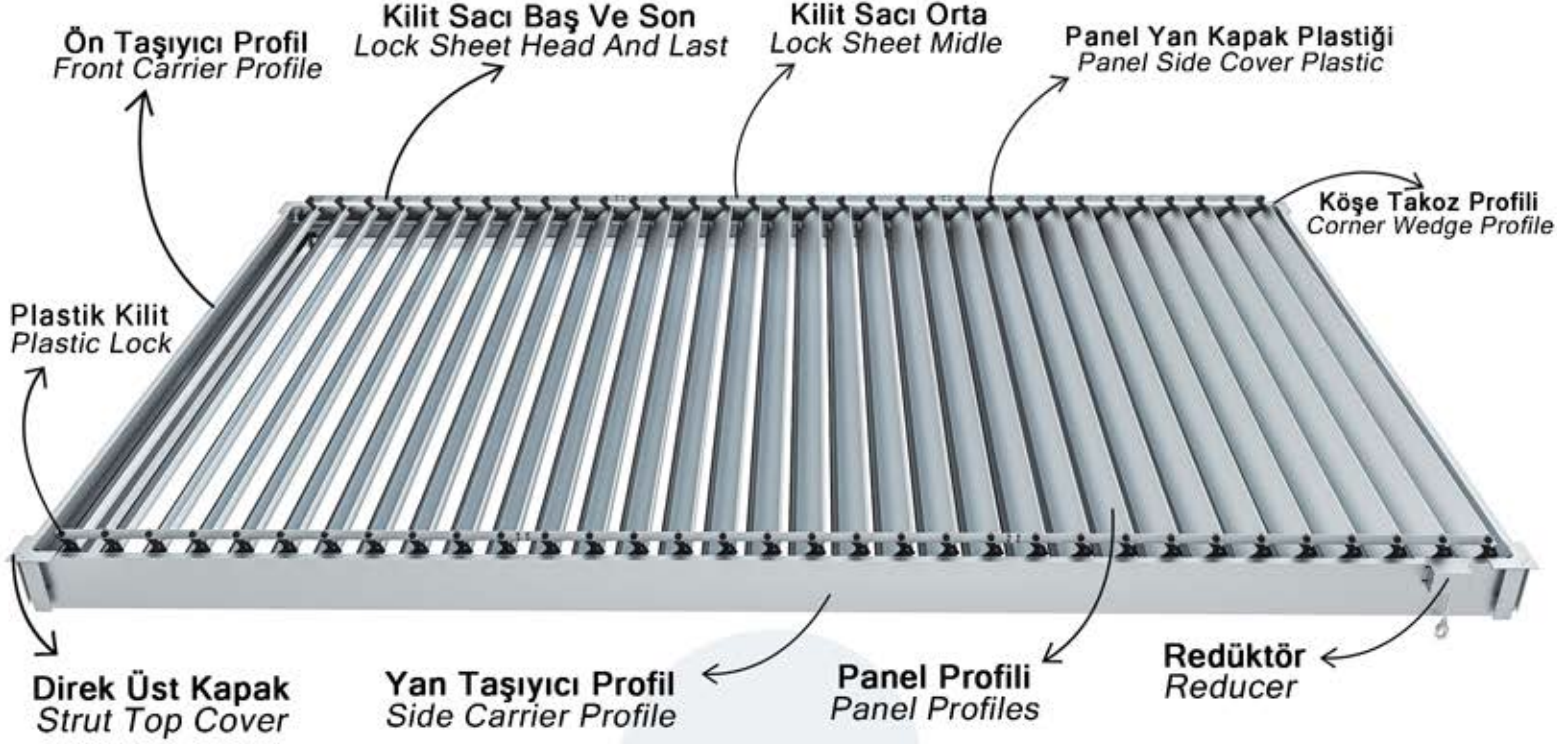

Quantity :

Ray ve Oluk EPDM Contası
Gutter EPDM Wick

Code : Roll-16

Quantity :

Aluminum Profile Systems

Aluminum Profile Systems

Aluminum Profile Systems

www.kenanmetal.com