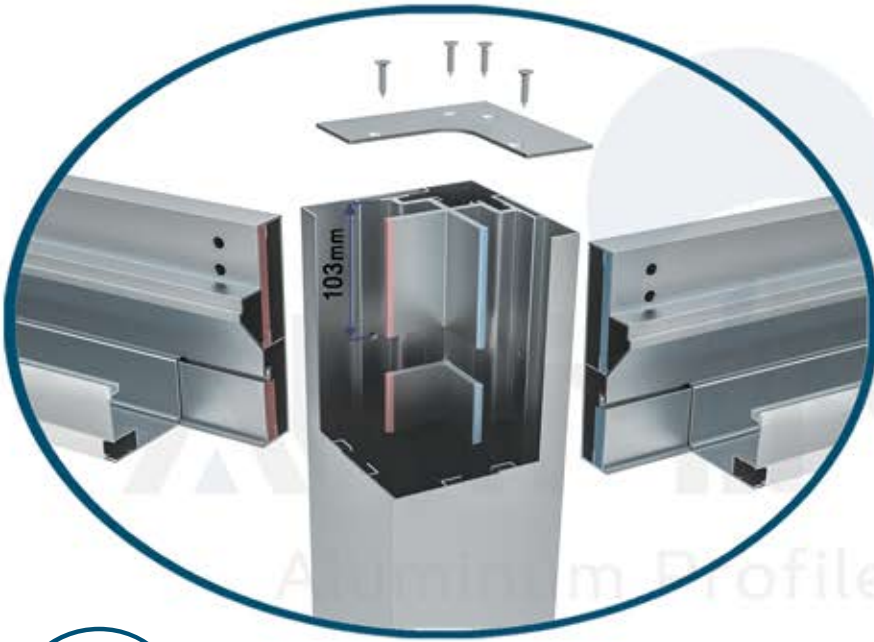

Quantity :

Ray ve Oluk EPDM Contası
Gutter EPDM Wick

Code : Roll-16

Quantity :

Aluminum Profile Systems

Aluminum Profile Systems

Aluminum Profile Systems

www.kenanmetal.com