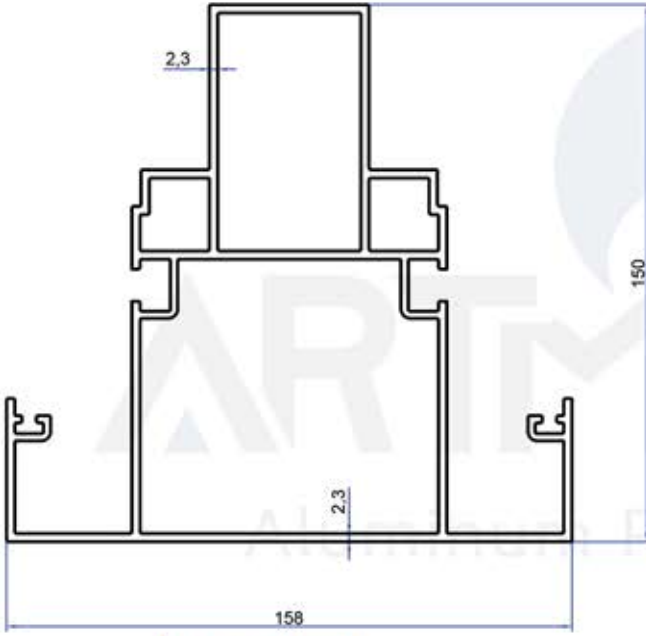

Profile No	kg/m
3217	4,943