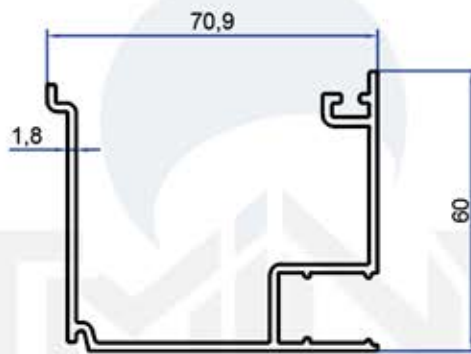

Profile No	kg/m
3221	1,111