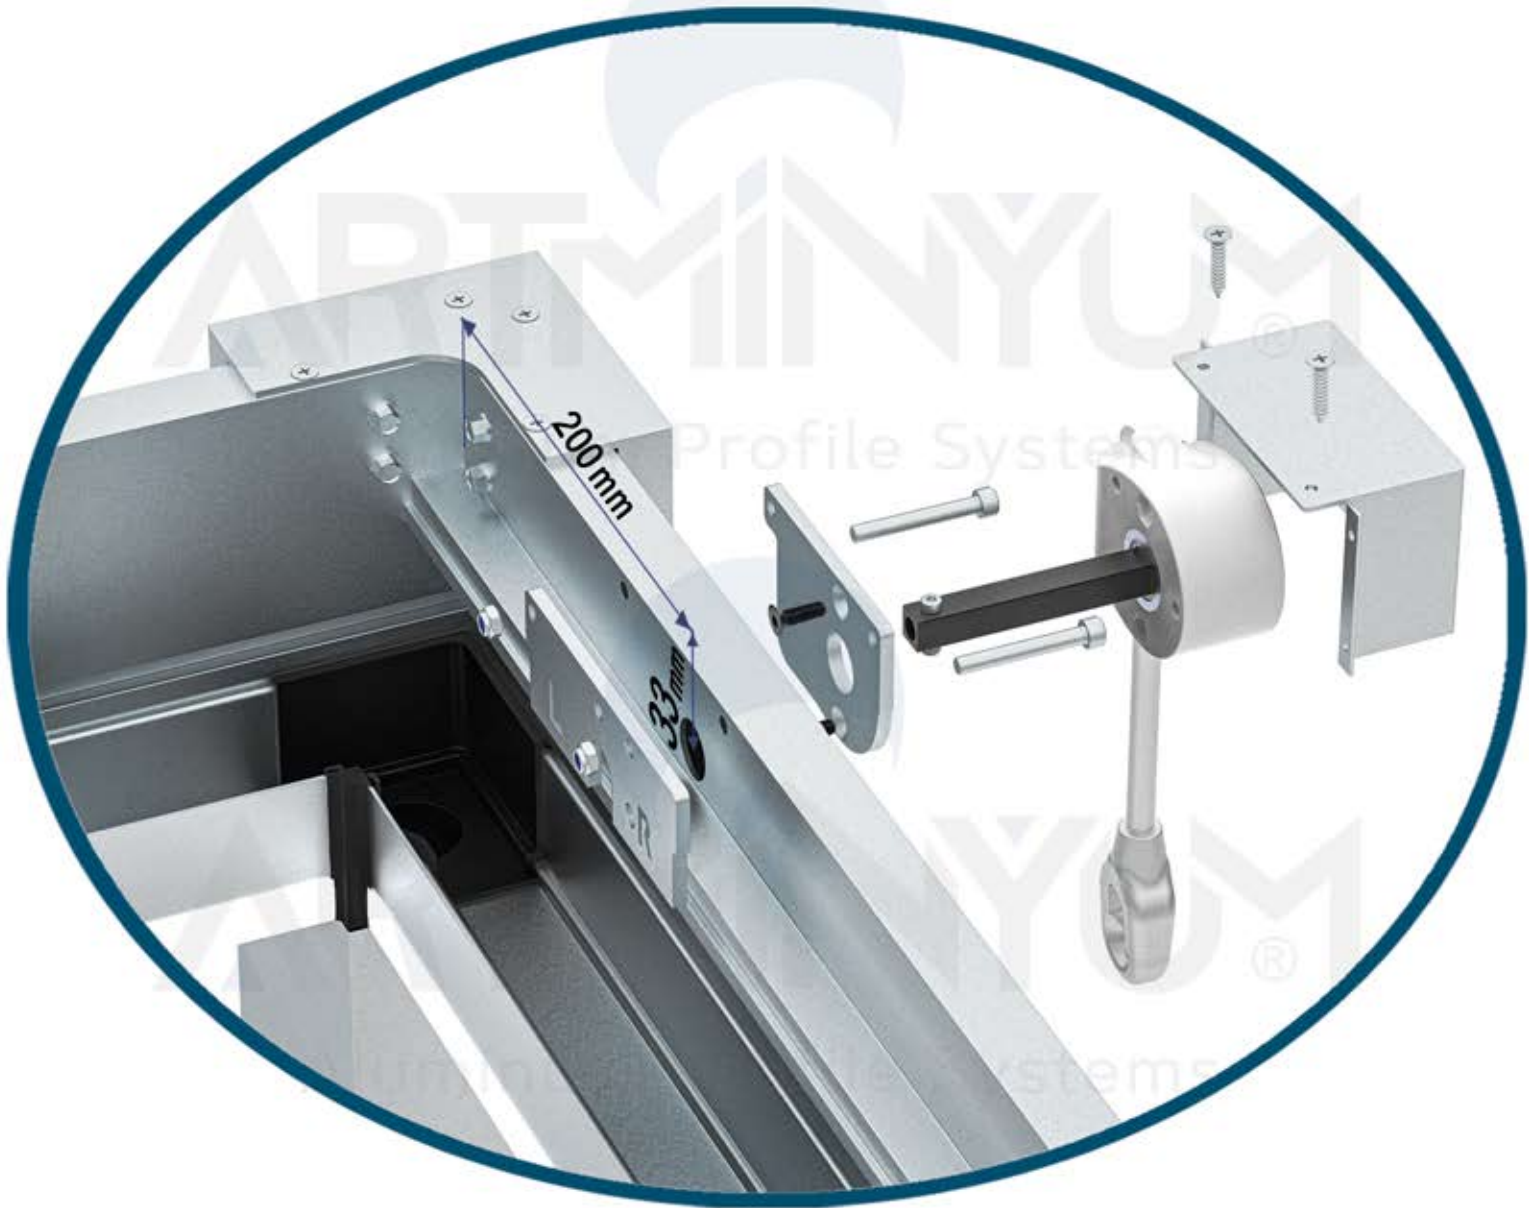

Quantity :

Ray ve Oluk EPDM Contası
Gutter EPDM Wick

Code : Roll-16

Quantity :

Aluminum Profile Systems

Aluminum Profile Systems

Aluminum Profile Systems

www.kenanmetal.com