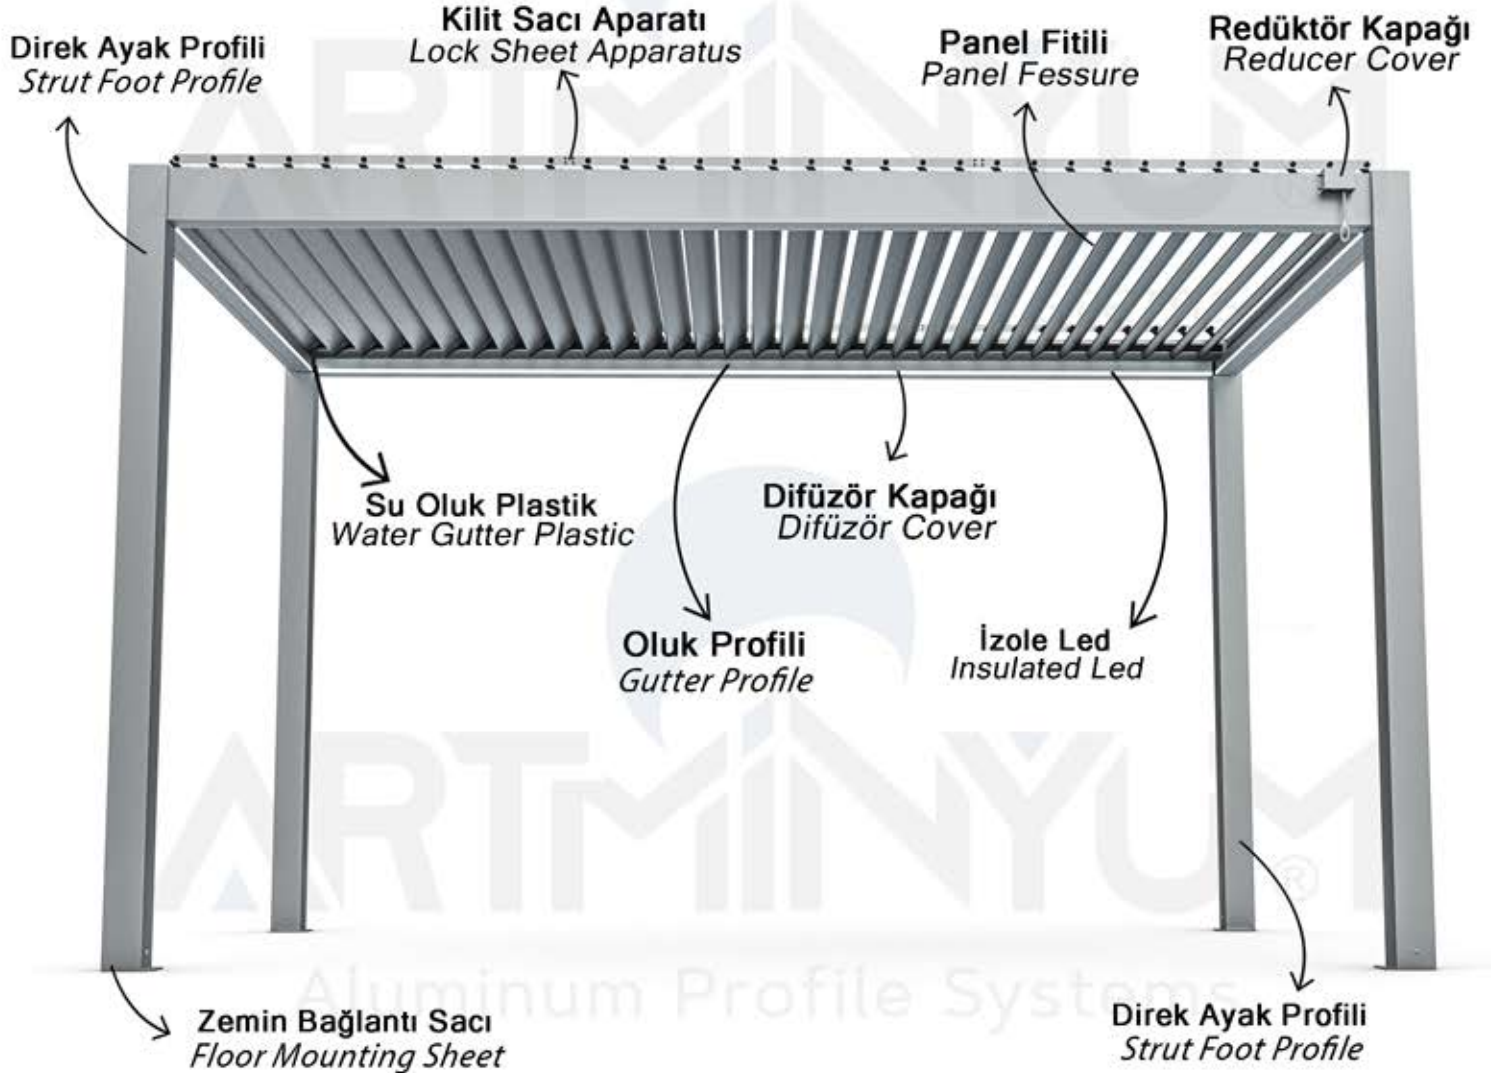

Quantity :

Ray ve Oluk EPDM Contası
Gutter EPDM Wick

Code : Roll-16

Quantity :

Aluminum Profile Systems

Aluminum Profile Systems

Aluminum Profile Systems

www.kenanmetal.com