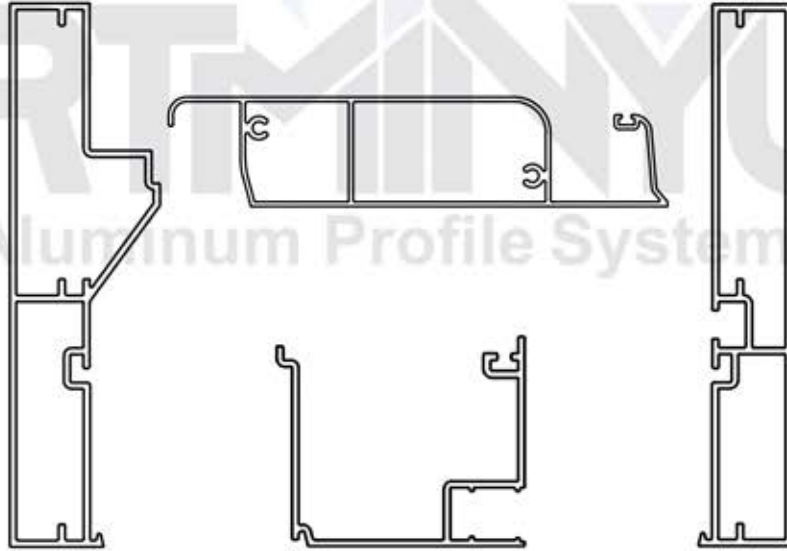

KENAN METAL ALÜMİNYUM PROFİL A.Ş.

Merkez: Atatürk Bulvarı Mahmut Torun Plaza No:54
Dış Kapı No: 2/7 İç Kapı No:2 Başakşehir / İSTANBUL
Tel: +90 212 485 60 35 Fax: +90 212 485 60 46
Fabrika: Velimeşe Mah. Kandil Cad. 329 Sk. No:7 Ergene / Tekirdağ