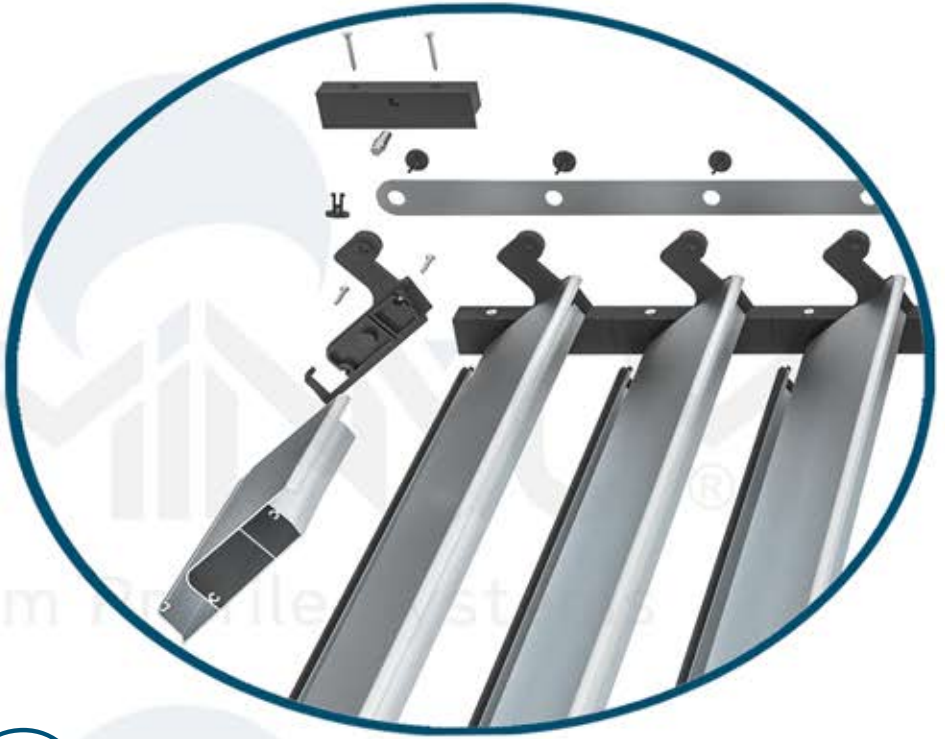

Quantity :

Ray ve Oluk EPDM Contası
Gutter EPDM Wick

Code : Roll-16

Quantity :

Aluminum Profile Systems

Aluminum Profile Systems

Aluminum Profile Systems

www.kenanmetal.com