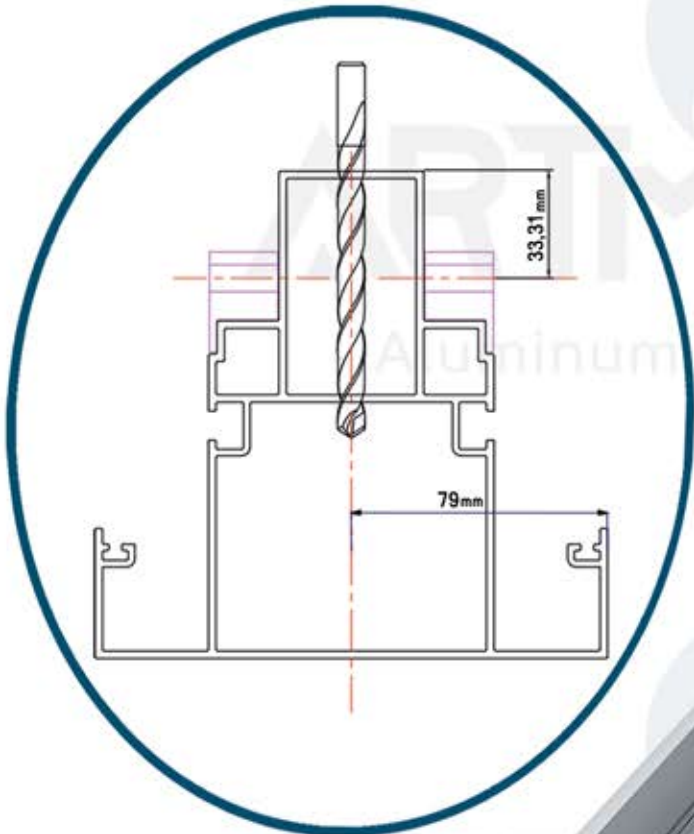

Quantity :

Ray ve Oluk EPDM Contası
Gutter EPDM Wick

Code : Roll-16

Quantity :

Aluminum Profile Systems

Aluminum Profile Systems

Aluminum Profile Systems

www.kenanmetal.com