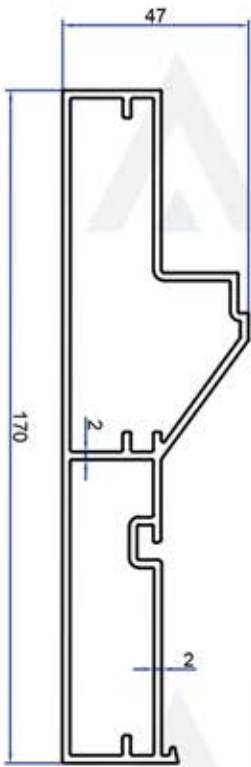

ARTMİNYUM

Alüminyum Mimari Sistemler

www.kenanmetal.com

Profile No	kg/m
3217	4,943

Profile No	kg/m
3220	3,284

Profile No	kg/m
3218	2,558

Profile No	kg/m
3224	1,328

Profile No	kg/m
3221	1,111

Profile No	kg/m
3219	2,434

Panel Profili
Panel Profiles

Product Code: 3224

Weight kg/m: 1,328
(138,5 x 30,4 x 1,3mm)

Aluminum Profile Systems

Orta Taşıyıcı Profili
Mid Carrier Profile

Product Code: 3217

Weight kg/m: 4,943
(158 x 150 x 2,3mm)

Aluminum Profile Systems

Ön Taşıyıcı Profili
Pre-Carrier Profile

Product Code: 3219

Weight kg/m: 2,434
(170 x 29,32 x 2mm)

Aluminum Profile Systems

Direk Ayak Profili
Strut Foot Profile

Product Code: 3220

Weight kg/m: 3,284
(121 x 121 x 2mm)

Code : MB-5

Quantity : 1 Piece

Orta Ray Bağlantı Sacı
Middle Rail
Connection Sheet

Quantity : 2 Piece

M8X12 Havşa Başlı
İmbus Cıvata
M8X12 Countersunk
Head Imbus Bolt

Quantity : 8 Piece

M8 Kare Kaynak Somun
M8 Square Weld Nut