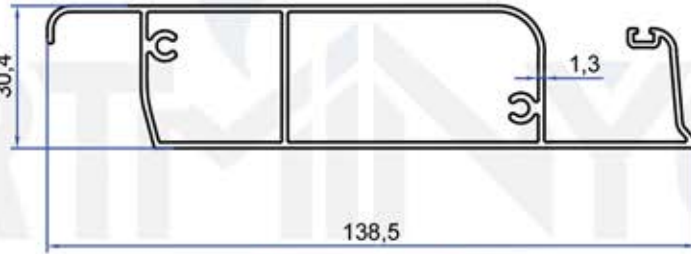

Profile No	kg/m
3224	1,328