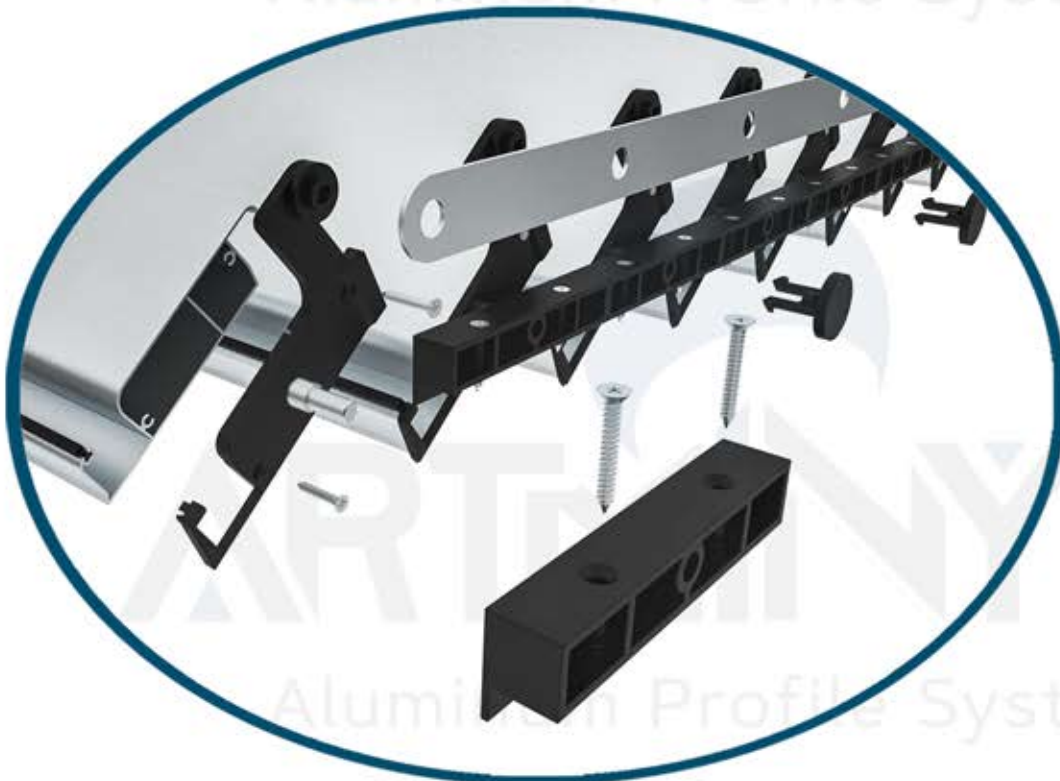

Quantity :

Ray ve Oluk EPDM Contası
Gutter EPDM Wick

Code : Roll-16

Quantity :

Aluminum Profile Systems

Aluminum Profile Systems

Aluminum Profile Systems

www.kenanmetal.com