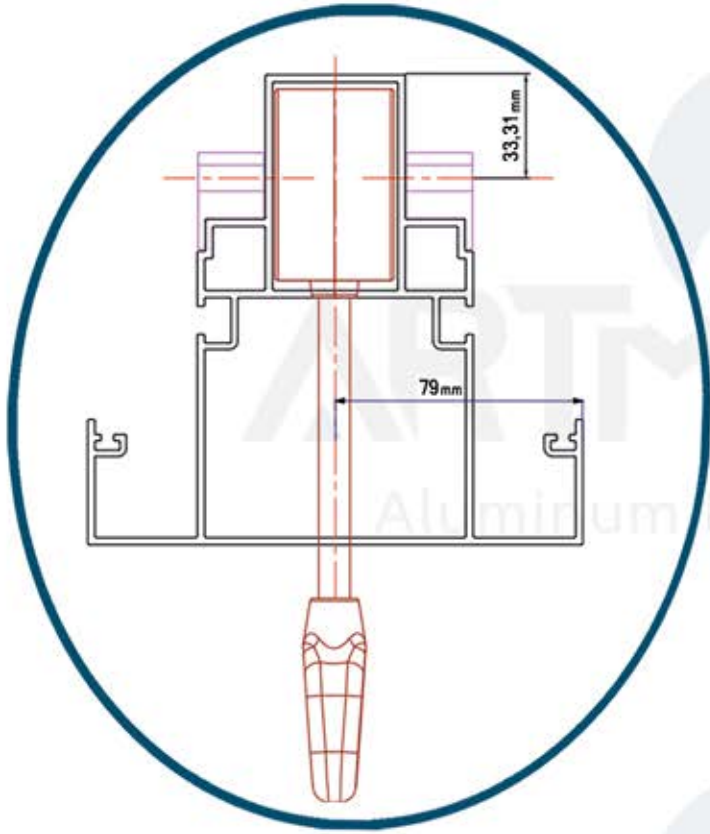

Quantity :

Ray ve Oluk EPDM Contası
Gutter EPDM Wick

Code : Roll-16

Quantity :

Aluminum Profile Systems

Aluminum Profile Systems

Aluminum Profile Systems

www.kenanmetal.com