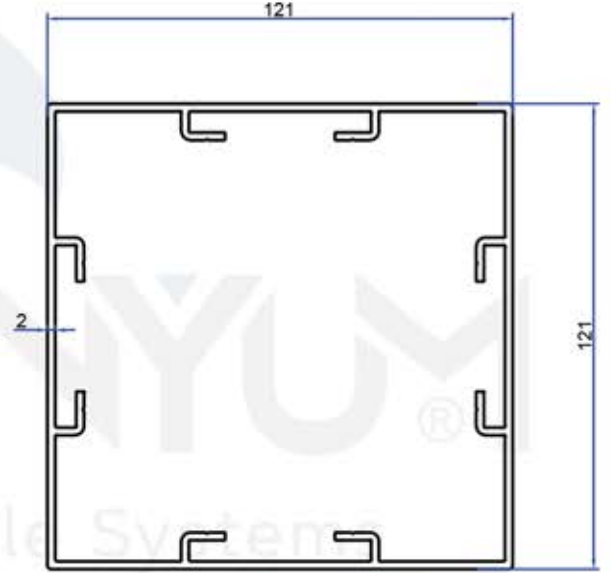

ARTMİNYUM

Alüminyum Mimari Sistemler

www.kenanmetal.com

Profile No	kg/m
3217	4,943

Profile No	kg/m
3220	3,284

Profile No	kg/m
3218	2,558

Profile No	kg/m
3224	1,328

Profile No	kg/m
3221	1,111

Profile No	kg/m
3219	2,434

Panel Profili
Panel Profiles

Product Code: 3224

Weight kg/m: 1,328
(138,5 x 30,4 x 1,3mm)

Aluminum Profile Systems

Orta Taşıyıcı Profili
Mid Carrier Profile

Product Code: 3217

Weight kg/m: 4,943
(158 x 150 x 2,3mm)