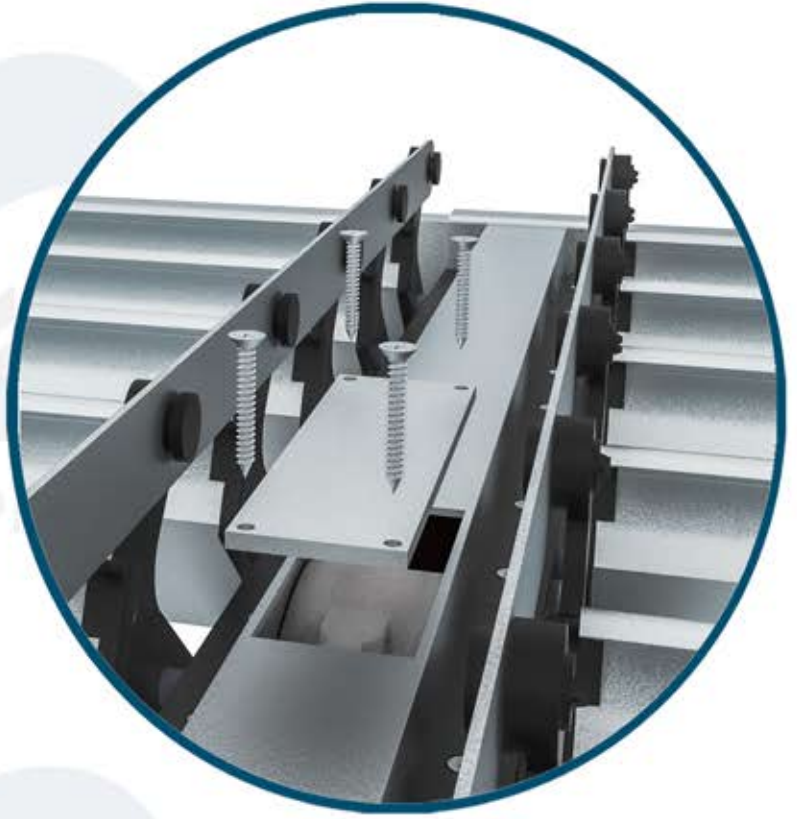

Quantity :

Ray ve Oluk EPDM Contası
Gutter EPDM Wick

Code : Roll-16

Quantity :

Aluminum Profile Systems

Aluminum Profile Systems

Aluminum Profile Systems

www.kenanmetal.com