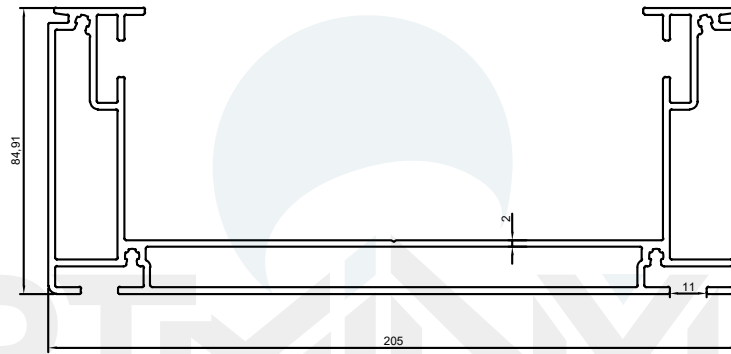

Profile No	kg/m
2337	4,560