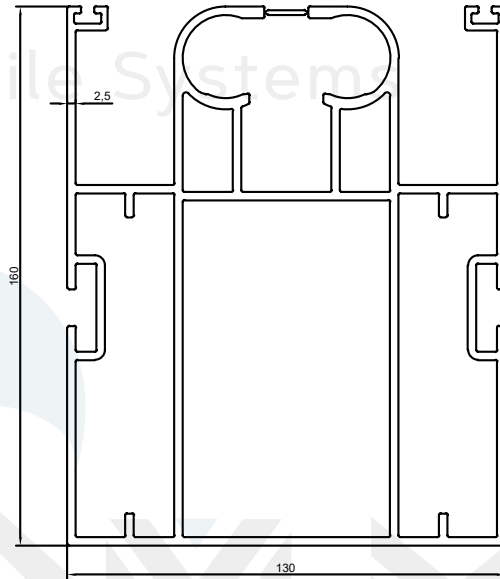

Profile No	kg/m
2342	1,055

Profile No	kg/m
2341	3,028

Profile No	kg/m
2342	1,055

Profile No	kg/m
5312	1,100

Profile No	kg/m
2340	3,906

Oluk Profili
Gutter Profile

Product Code: 2337

Weight kg/m: 4,560
Size : 205x85x2 mm

Lamel Profili
Lamella Profiles

Product Code: 2340

Weight kg/m: 3,906
Size : 40x286x2 mm

Aluminum Profile Systems

Aluminum Profile Systems

Dikme Profili
Sewing Profile

Product Code: 2341

Weight kg/m: 3,028
Size : 110x120x2 mm