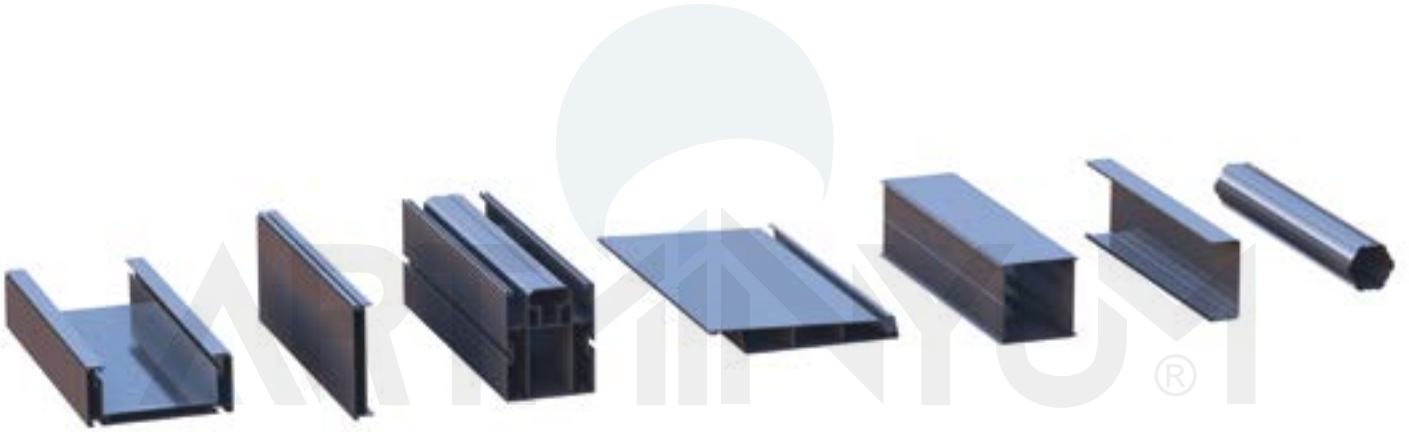

M8 Fiber Somun
M8 Fiber Nut
Product Code: Roll-21
Box Piece: 1000

ARTMINYUM®

Aluminum Profile Systems

Aluminum Profile Systems

Aluminum Profile System

KENAN METAL®

Aluminum Profile Systems

KENAN METAL ALÜMİNYUM PROFİL SAN. TİC. LTD. ŞTİ.