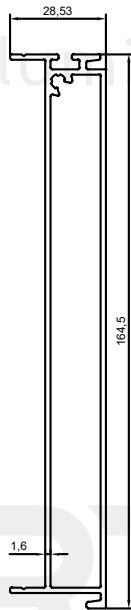

Alüminyum'un Sanata Dönüşümü...

Aluminum Profile Systems

PERGOLA TENTE PROFİL SİSTEMLERİ
PERGOLA AWNING PROFILE SYSTEM

www.kenanmetal.com

Profile No	kg/m
2337	4,560

Profile No	kg/m
2338	1,730

Profile No	kg/m
2339	7,827

Profile No	kg/m
2342	1,055

Profile No	kg/m
2341	3,028

Profile No	kg/m
2342	1,055

Profile No	kg/m
5312	1,100

Profile No	kg/m
2340	3,906

Oluk Profili
Gutter Profile

Product Code: 2337

Weight kg/m: 4,560
Size : 205x85x2 mm

Lamel Profili
Lamella Profiles

Product Code: 2340

Weight kg/m: 3,906
Size : 40x286x2 mm

Aluminum Profile Systems

Aluminum Profile Systems

Dikme Profili
Sewing Profile

Product Code: 2341

Weight kg/m: 3,028
Size : 110x120x2 mm

Dikme Kapak Profili
Sewing Cover Profile

Product Code: 2342

Weight kg/m: 1,055
Size : 45x120x1,8 mm

Motor Borusu
Motor Pipe

Product Code: 5312

Weight kg/m: 1,100
Size : Ø 75,5x1,5 mm

Ray Takımı

Rail Set