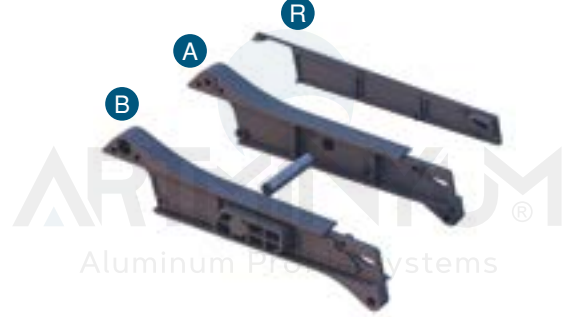

Lamel Sağ Kapak Plastiği
Lamel Right Cover Plastic
Product Code: Roll-03
Box Piece: 50 set