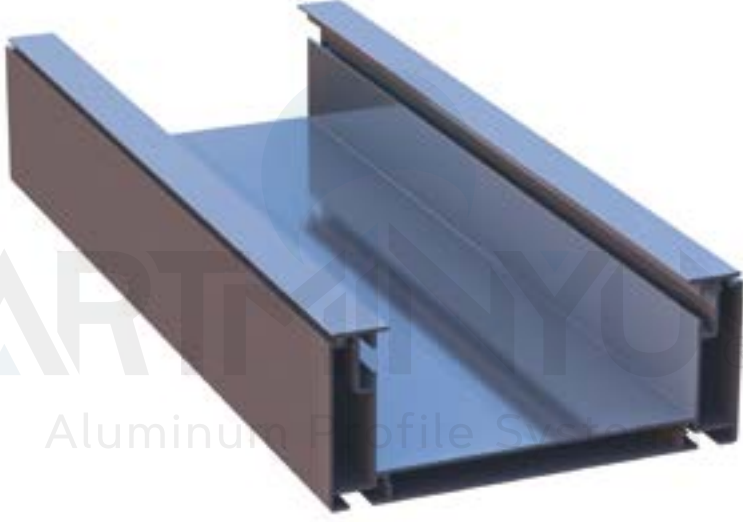

Profile No	kg/m
2342	1,055

Profile No	kg/m
2341	3,028

Profile No	kg/m
2342	1,055

Profile No	kg/m
5312	1,100

Profile No	kg/m
2340	3,906

Oluk Profili
Gutter Profile

Product Code: 2337

Weight kg/m: 4,560
Size : 205x85x2 mm