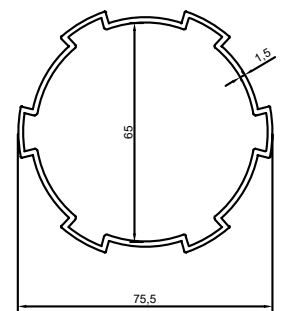

Profile No	kg/m
2342	1,055

Profile No	kg/m
2341	3,028

Profile No	kg/m
2342	1,055

Profile No	kg/m
5312	1,100

Profile No	kg/m
2340	3,906

Oluk Profili
Gutter Profile

Product Code: 2337

Weight kg/m: 4,560
Size : 205x85x2 mm

Lamel Profili
Lamella Profiles

Product Code: 2340

Weight kg/m: 3,906
Size : 40x286x2 mm

Aluminum Profile Systems

Aluminum Profile Systems

Dikme Profili
Sewing Profile

Product Code: 2341

Weight kg/m: 3,028
Size : 110x120x2 mm