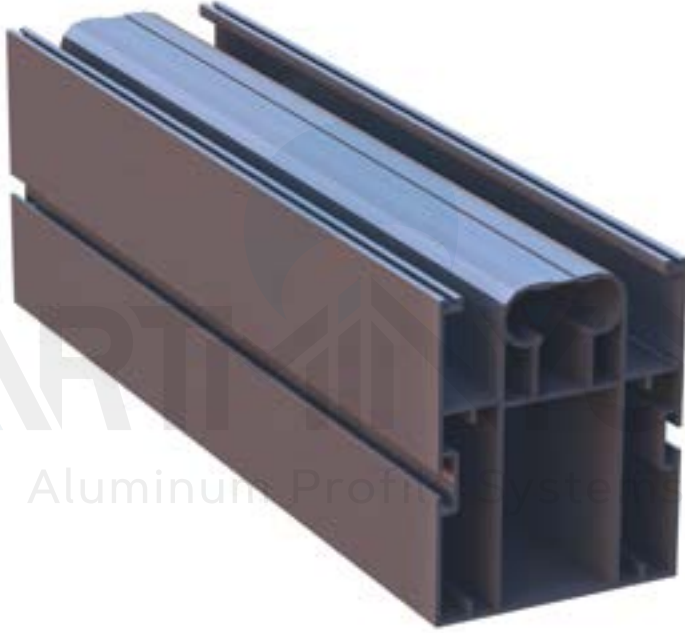

Ray Profili
Rail Profile

Product Code: 2339

Weight kg/m: 7,827
Size : 130x160x2,5 mm