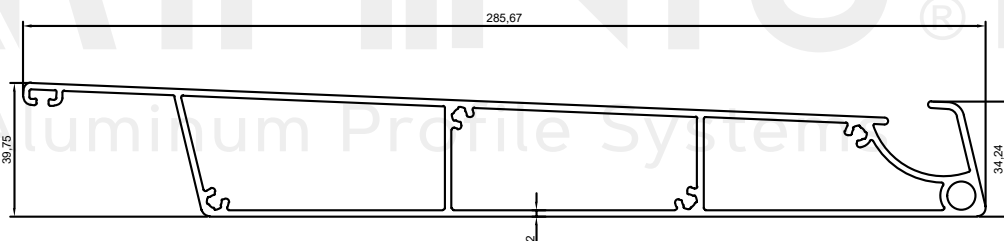

Profile No	kg/m
2342	1,055

Profile No	kg/m
2341	3,028

Profile No	kg/m
2342	1,055

Profile No	kg/m
5312	1,100

Profile No	kg/m
2340	3,906

Oluk Profili
Gutter Profile

Product Code: 2337

Weight kg/m: 4,560
Size : 205x85x2 mm

Lamel Profili
Lamella Profiles

Product Code: 2340

Weight kg/m: 3,906
Size : 40x286x2 mm

Aluminum Profile Systems

Aluminum Profile Systems

Dikme Profili
Sewing Profile

Product Code: 2341

Weight kg/m: 3,028
Size : 110x120x2 mm