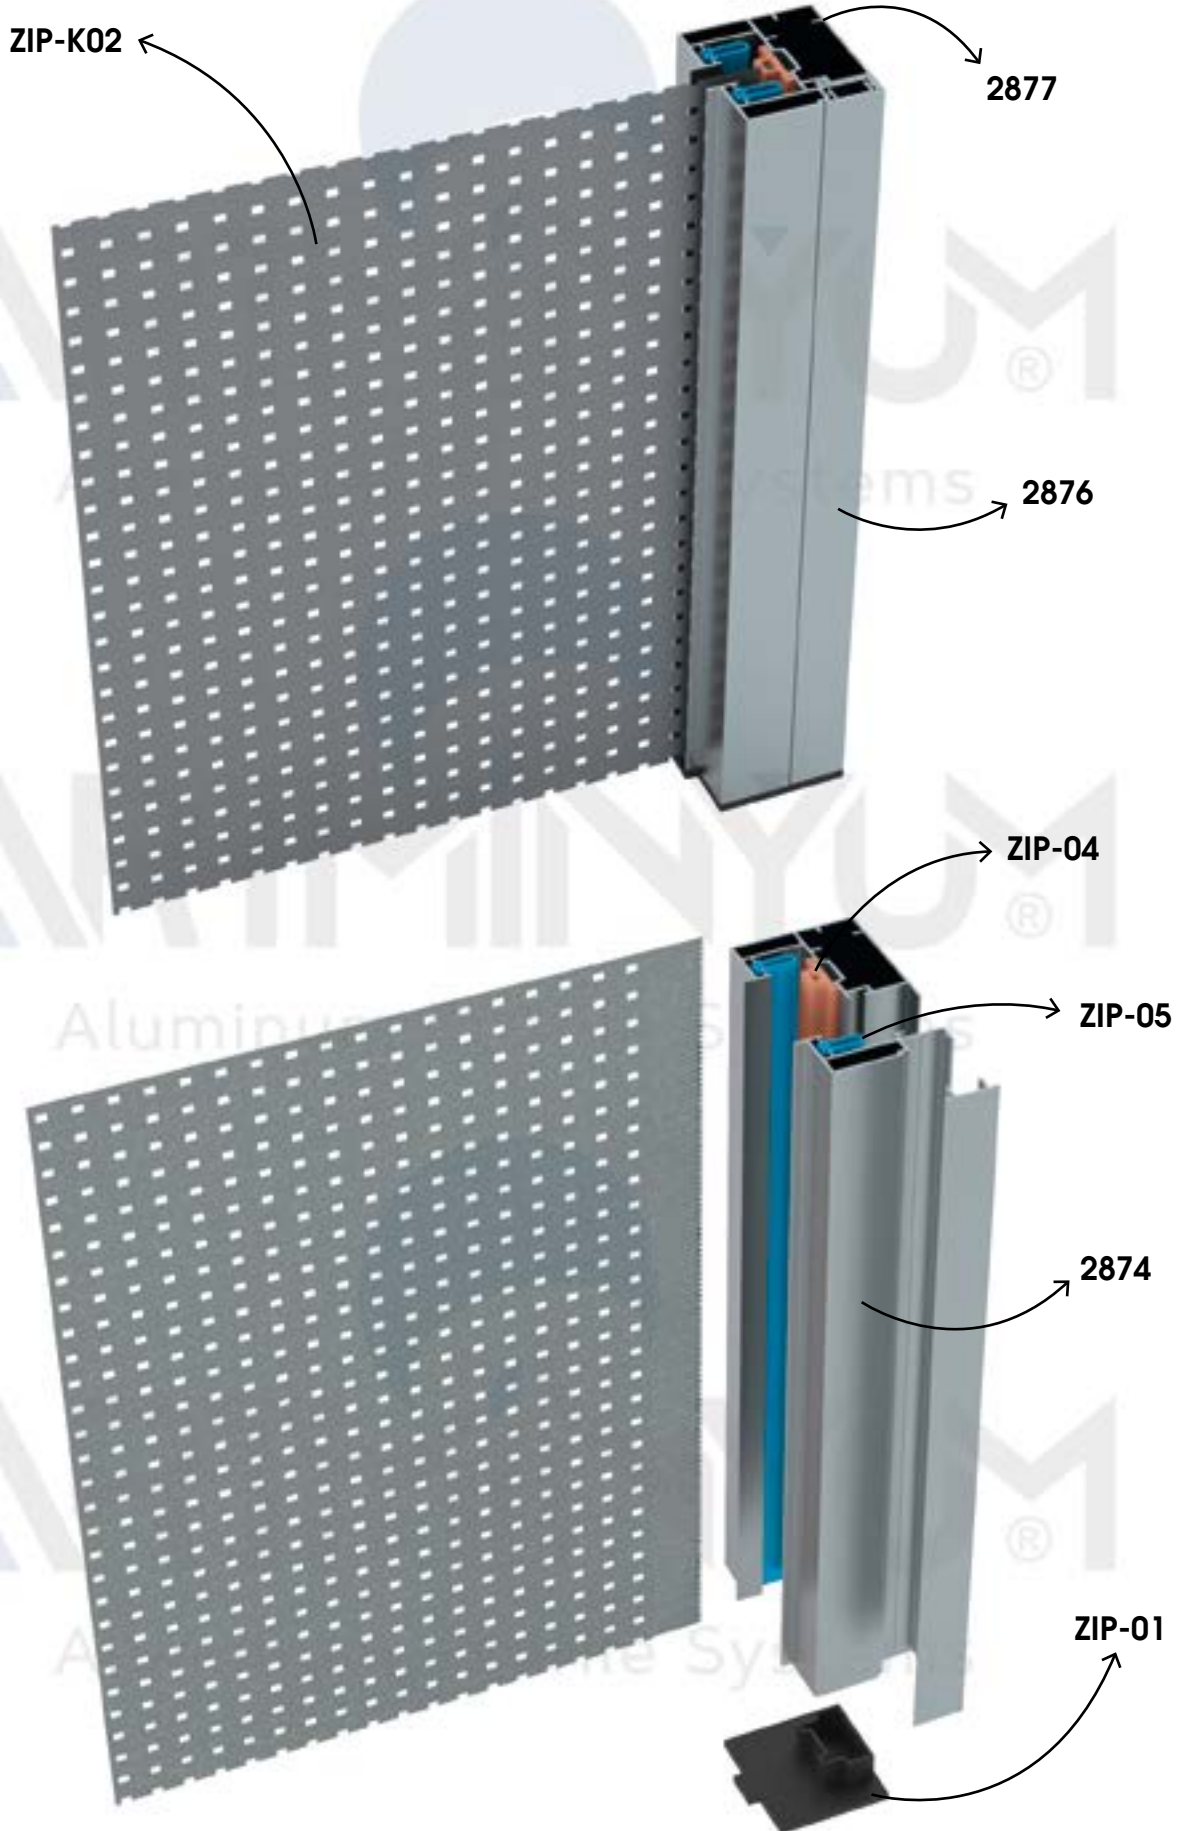

ZIP PERDE DİKME MONTAJI
ZIP CURTAIN SEWING ASSEMBLY