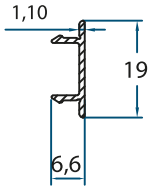

DİKME PROFİLİ
SEWING PROFILE
2877
0.736 kg/m

DİKME PROFİLİ 2
SEWING PROFILE 2
2874
0.387 kg/m

DİKME VİDA KAPAĞI
SEWING SCREW COVER
2876
0.085 kg/m

Motor Kutusu
Engine Box

Product Code: 2878

Weight kg/m: 1,608
(111 x 111 x 1,5mm)