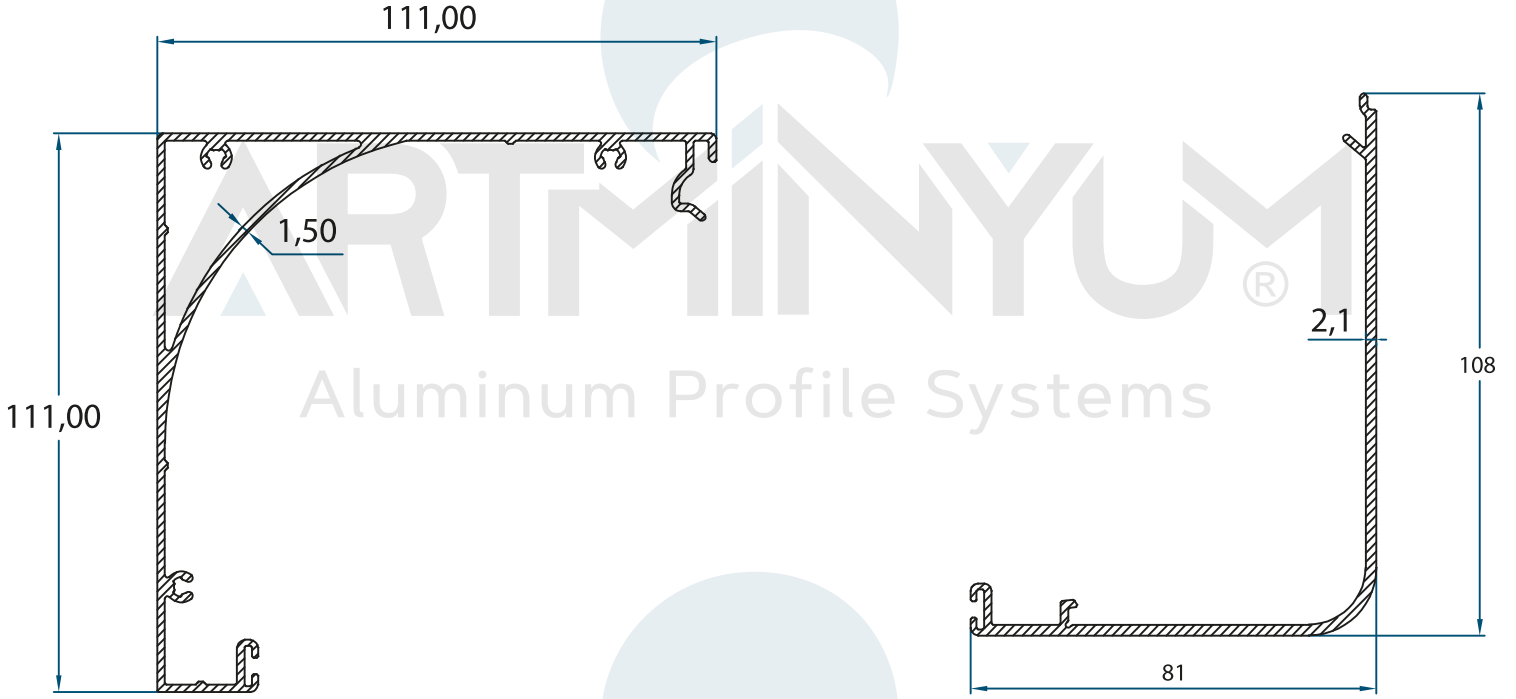

ZIP SİSTEMİ PROFİLLERİ
ZIP SİSTEMİ PROFİLLERİ

MOTOR KUTUSU
ENGINE BOX
2878
1.608 kg/m

MOTOR KUTUSU KAPAĞI
ENGINE BOX COVER
2875
1.142 kg/m