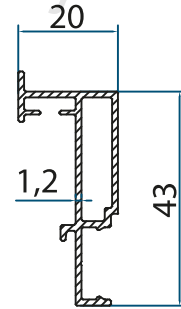

DİKME PROFİLİ
SEWING PROFILE
2877
0.736 kg/m

DİKME PROFİLİ 2
SEWING PROFILE 2
2874
0.387 kg/m

DİKME VİDA KAPAĞI
SEWING SCREW COVER
2876
0.085 kg/m

Motor Kutusu
Engine Box

Product Code: 2878

Weight kg/m: 1,608
(111 x 111 x 1,5mm)