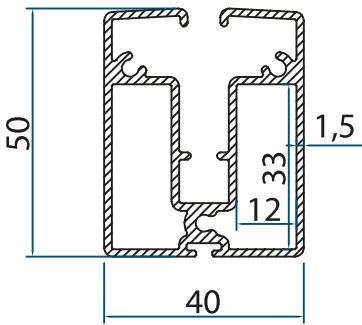

SAÇAK PROFİLİ
FRINGE PROFILE
2937
1.226 kg/m