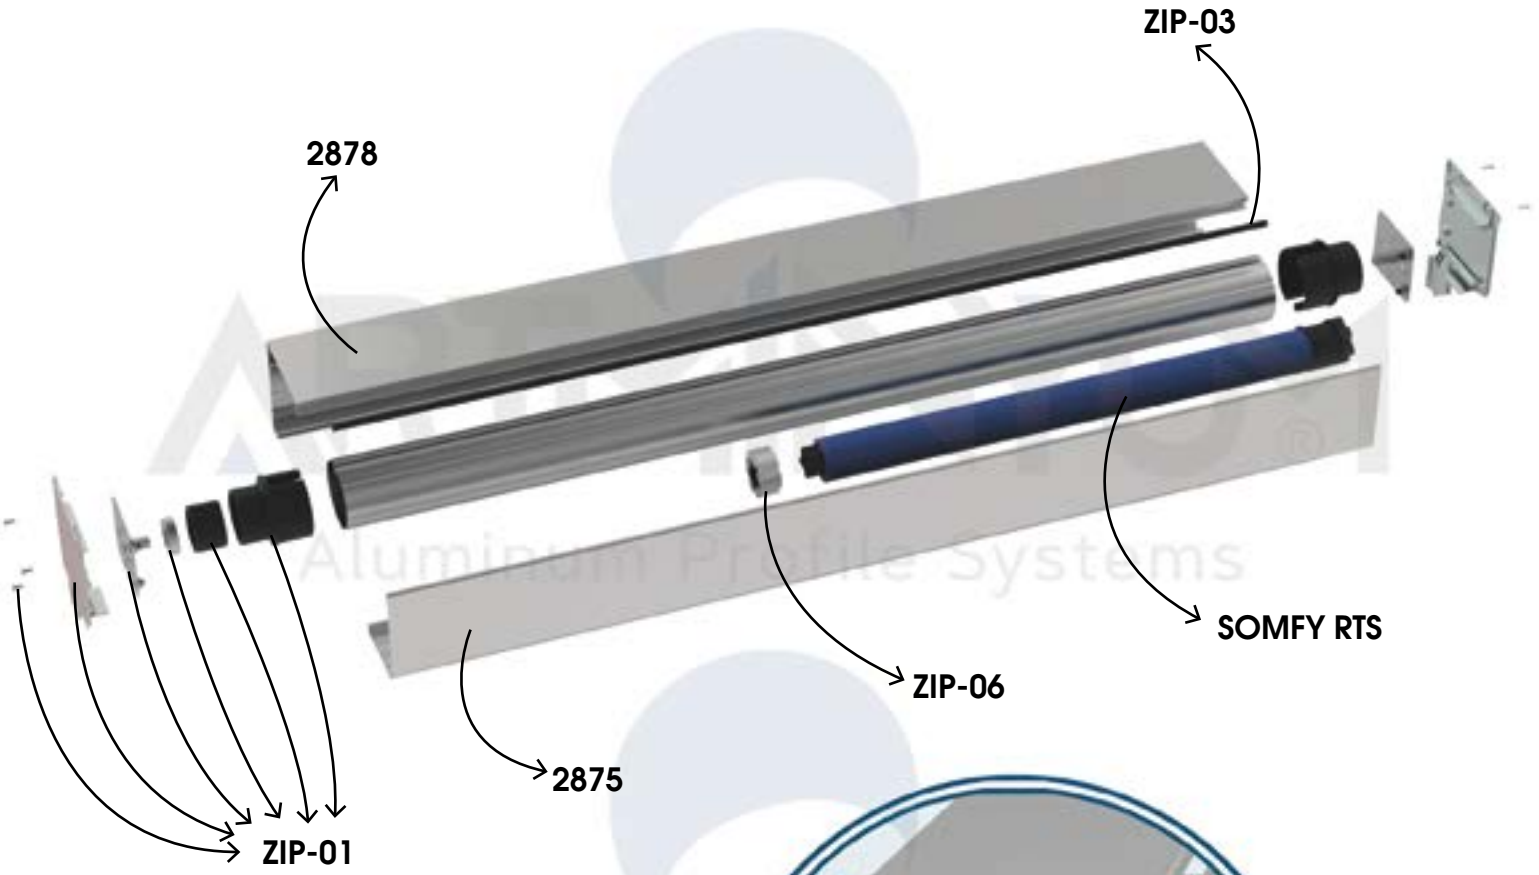

ZIP PERDE MOTOR KUTUSU MONTAJI
ZIP CURTAIN MOTOR BOX ASSEMBLY