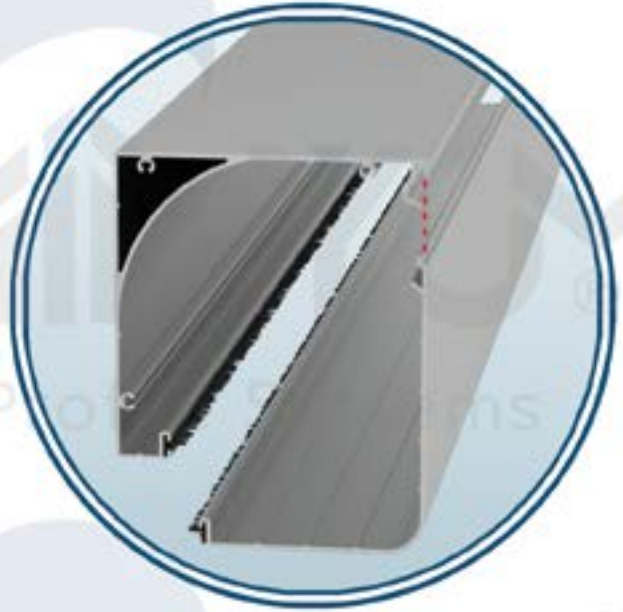

ZIP PERDE MOTOR KUTUSU MONTAJI
ZIP CURTAIN MOTOR BOX ASSEMBLY