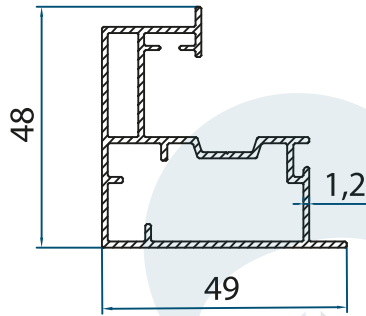

DİKME PROFİLİ
SEWING PROFILE
2877
0.736 kg/m

DİKME PROFİLİ 2
SEWING PROFILE 2
2874
0.387 kg/m

DİKME VİDA KAPAĞI
SEWING SCREW COVER
2876
0.085 kg/m

Motor Kutusu
Engine Box

Product Code: 2878

Weight kg/m: 1,608
(111 x 111 x 1,5mm)